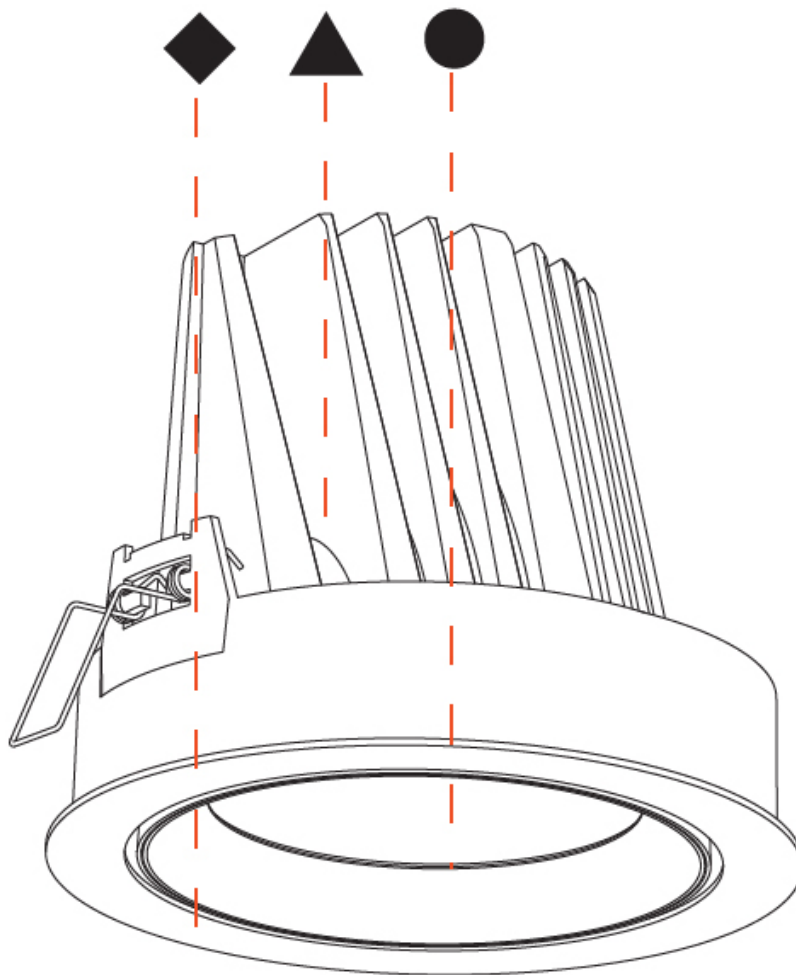

MECHANIQ ROUND RECESSED

A35043-

PROJECT _____

TYPE _____

SPECIFIER _____

QUANTITY _____

DATE _____