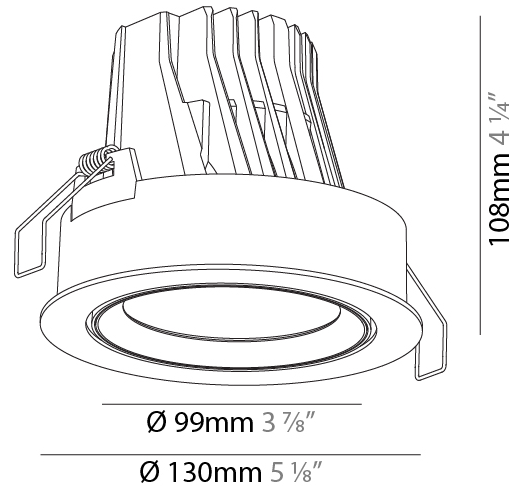

GENERAL

Series: Mechaniq Round
Brand: Prolicht
Division: Architectural
Mounting Type: Recessed
Mounting Location: Ceiling
Subcategory: Downlight

PHYSICAL

Shape: Round
Diameter (mm): 130
Diameter (in): 5 1/8
Height (mm): 108
Height (in): 4 1/4
Ceiling Thickness (mm): 10 / 12.5 / 15
Ceiling Thickness (in): 3/8 or 1/2 or 9/16
Min. Recessing Depth (mm): 130
Min. Recessing Depth (in): 5 1/8
Light Distribution: Adjustable / Downlight
Weight (kg): 0.707
Weight (lbs): 1.56
Fixture Finish: SSR / BKV / CWI / CRY / HAB / UFT / ITA / RUA / FTG / MYG / LOD / PUS / FRO / FUP / KIA / POP / BLS / SPG / MEY / GOH / GUM / CHC / COM / ABZ / JAG / OBR / MOS / ROR
Fixture Material: Aluminum Die Cast
Cut-out Measurements: 120mm / 4 3/4"

ELECTRICAL

Lamp Type: LED (Zhaga Standard)
Input Wattage (W): 28.6
Total Output Wattage (W): 26
Dimming: Tri-Mode (Non-Dimming and Phase Dimming (120Vac only) and 0-10V Dimming)
Driver Included: No
Driver Location: Recessed Housing
Driver Type: Constant Current - Universal
Driver Class: Class 2
Housing: See components
Input Voltage (V): 120 - 277
Constant Current (MA): 700

LED

Number of LEDs: 1
Color Temperature (°K): 2700 / 3000 / 3500 / 4000
Max. Delivered Lumen (lm): 2960 / 3030 / 3185 / 3250
CRI: >90 CRI
Lamp Life (hrs): 50000

OPTICAL

Reflector: 18 / 26 / 40
Adjustability: Rotational 355°; Tilt 30°

RATINGS AND CERTIFICATIONS

Certified By: Certified for North American Standards
IP rating: IP20

120mm 4 3/4"	130mm 5 1/8"	10 | 15mm 3/8" | 9/16"	30°	355°		

A