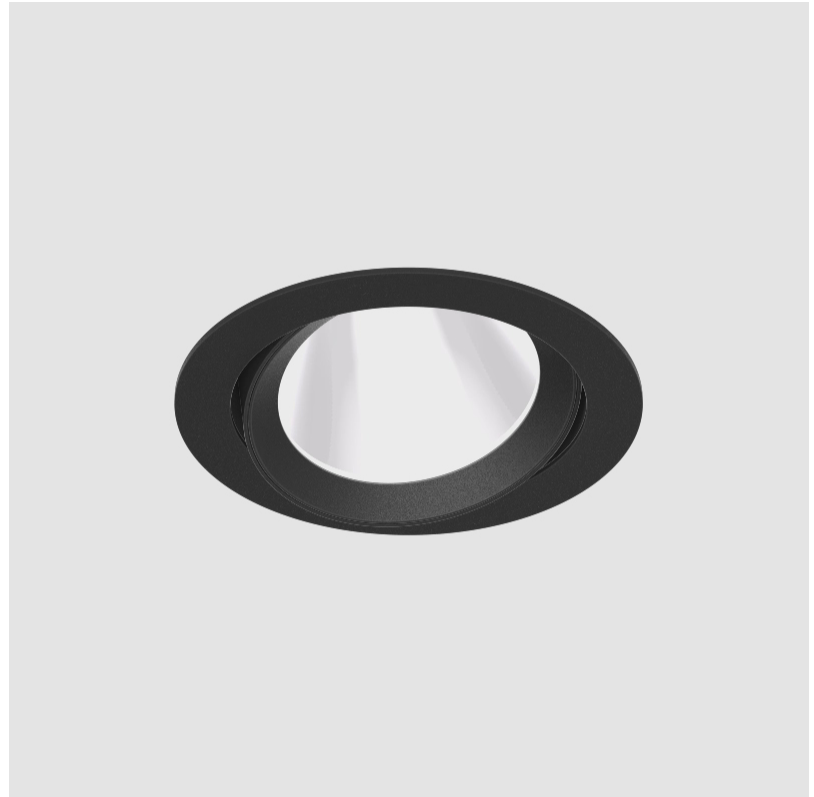

GENERAL

Series: Mechaniq Round
Brand: Prolicht
Division: Architectural
Mounting Type: Recessed
Mounting Location: Ceiling
Subcategory: Downlight

PHYSICAL

Shape: Round
Diameter (mm): 130
Diameter (in): 5 1/8
Height (mm): 108
Height (in): 4 1/4
Ceiling Thickness (mm): 10 / 12.5 / 15
Ceiling Thickness (in): 3/8 or 1/2 or 9/16
Min. Recessing Depth (mm): 130
Min. Recessing Depth (in): 5 1/8
Light Distribution: Adjustable / Downlight
Weight (kg): 0.707
Weight (lbs): 1.56
Fixture Finish: SSR / BKV / CWI / CRY / HAB / UFT / ITA / RUA / FTG / MYG / LOD / PUS / FRO / FUP / KIA / POP / BLS / SPG / MEY / GOH / GUM / CHC / COM / ABZ / JAG / OBR / MOS / ROR
Fixture Material: Aluminum Die Cast
Cut-out Measurements: 120mm / 4 3/4"

ELECTRICAL

Lamp Type: LED (Zhaga Standard)
Input Wattage (W): 28.6
Total Output Wattage (W): 26
Dimming: Tri-Mode (Non-Dimming and Phase Dimming (120Vac only) and 0-10V Dimming)
Driver Included: No
Driver Location: Recessed Housing
Driver Type: Constant Current - Universal
Driver Class: Class 2
Housing: See components
Input Voltage (V): 120 - 277
Constant Current (MA): 700

LED

Number of LEDs: 1
Color Temperature (°K): 2700 / 3000 / 3500 / 4000
Max. Delivered Lumen (lm): 2960 / 3030 / 3185 / 3250
CRI: >90 CRI
Lamp Life (hrs): 50000

OPTICAL

Reflector: 18 / 26 / 40
Adjustability: Rotational 355°; Tilt 30°

RATINGS AND CERTIFICATIONS

Certified By: Certified for North American Standards
IP rating: IP20

120mm 4 3/4"	130mm 5 1/8"	10 | 15mm 3/8" | 9/16"	30°	355°		

A