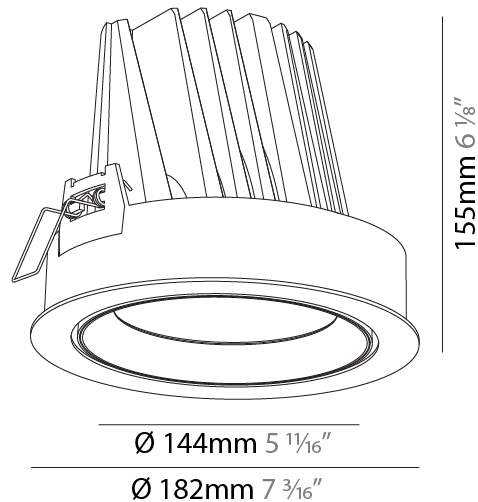

RATINGS AND CERTIFICATIONS

Certified By: Certified for North American Standards
IP rating: IP20

177mm 6 15/16"	180mm 7 1/16"	10 | 15mm 3/16" | 9/16"	30°	355°		
A