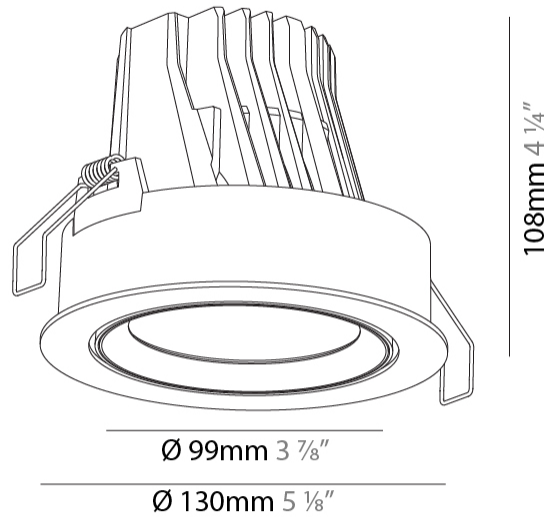

GENERAL

Series: Mechaniq Round
Brand: Prolicht
Division: Architectural
Mounting Type: Recessed
Mounting Location: Ceiling
Subcategory: Downlight

PHYSICAL

Shape: Round
Diameter (mm): 130
Diameter (in): 5 1/8
Height (mm): 108
Height (in): 4 1/4
Ceiling Thickness (mm): 10 / 12.5 / 15
Ceiling Thickness (in): 3/8 or 1/2 or 9/16
Min. Recessing Depth (mm): 130
Min. Recessing Depth (in): 5 1/8
Light Distribution: Adjustable / Downlight
Weight (kg): 0.707
Weight (lbs): 1.56
Fixture Finish: SSR / BKV / CWI / CRY / HAB / UFT / ITA / RUA / FTG / MYG / LOD / PUS / FRO / FUP / KIA / POP / BLS / SPG / MEY / GOH / GUM / CHC / COM / ABZ / JAG / OBR / MOS / ROR
Fixture Material: Aluminum Die Cast
Cut-out Measurements: 120mm / 4 3/4"

ELECTRICAL

Lamp Type: LED (Zhaga Standard)
Total Output Wattage (W): 12 / 15
Dimming: Tri-Mode (Non-Dimming and Phase Dimming (120Vac only) and 0-10V Dimming)
Driver Included: No
Driver Location: Recessed Housing
Driver Type: Constant Current - Universal
Housing: See components
Input Voltage (V): 120 - 277
Constant Current (MA): 350

LED

Number of LEDs: 1
Color Temperature (°K): 2700 / 3000 / 3500 / 4000
Max. Delivered Lumen (lm): 830 / 930 / 1010 / 1030
CRI: >90 CRI
Lamp Life (hrs): 50000

OPTICAL

Reflector°: 8
Adjustability: Rotational 355°, Tilt 30°

RATINGS AND CERTIFICATIONS

Certified By: Certified for North American Standards
IP rating: IP20